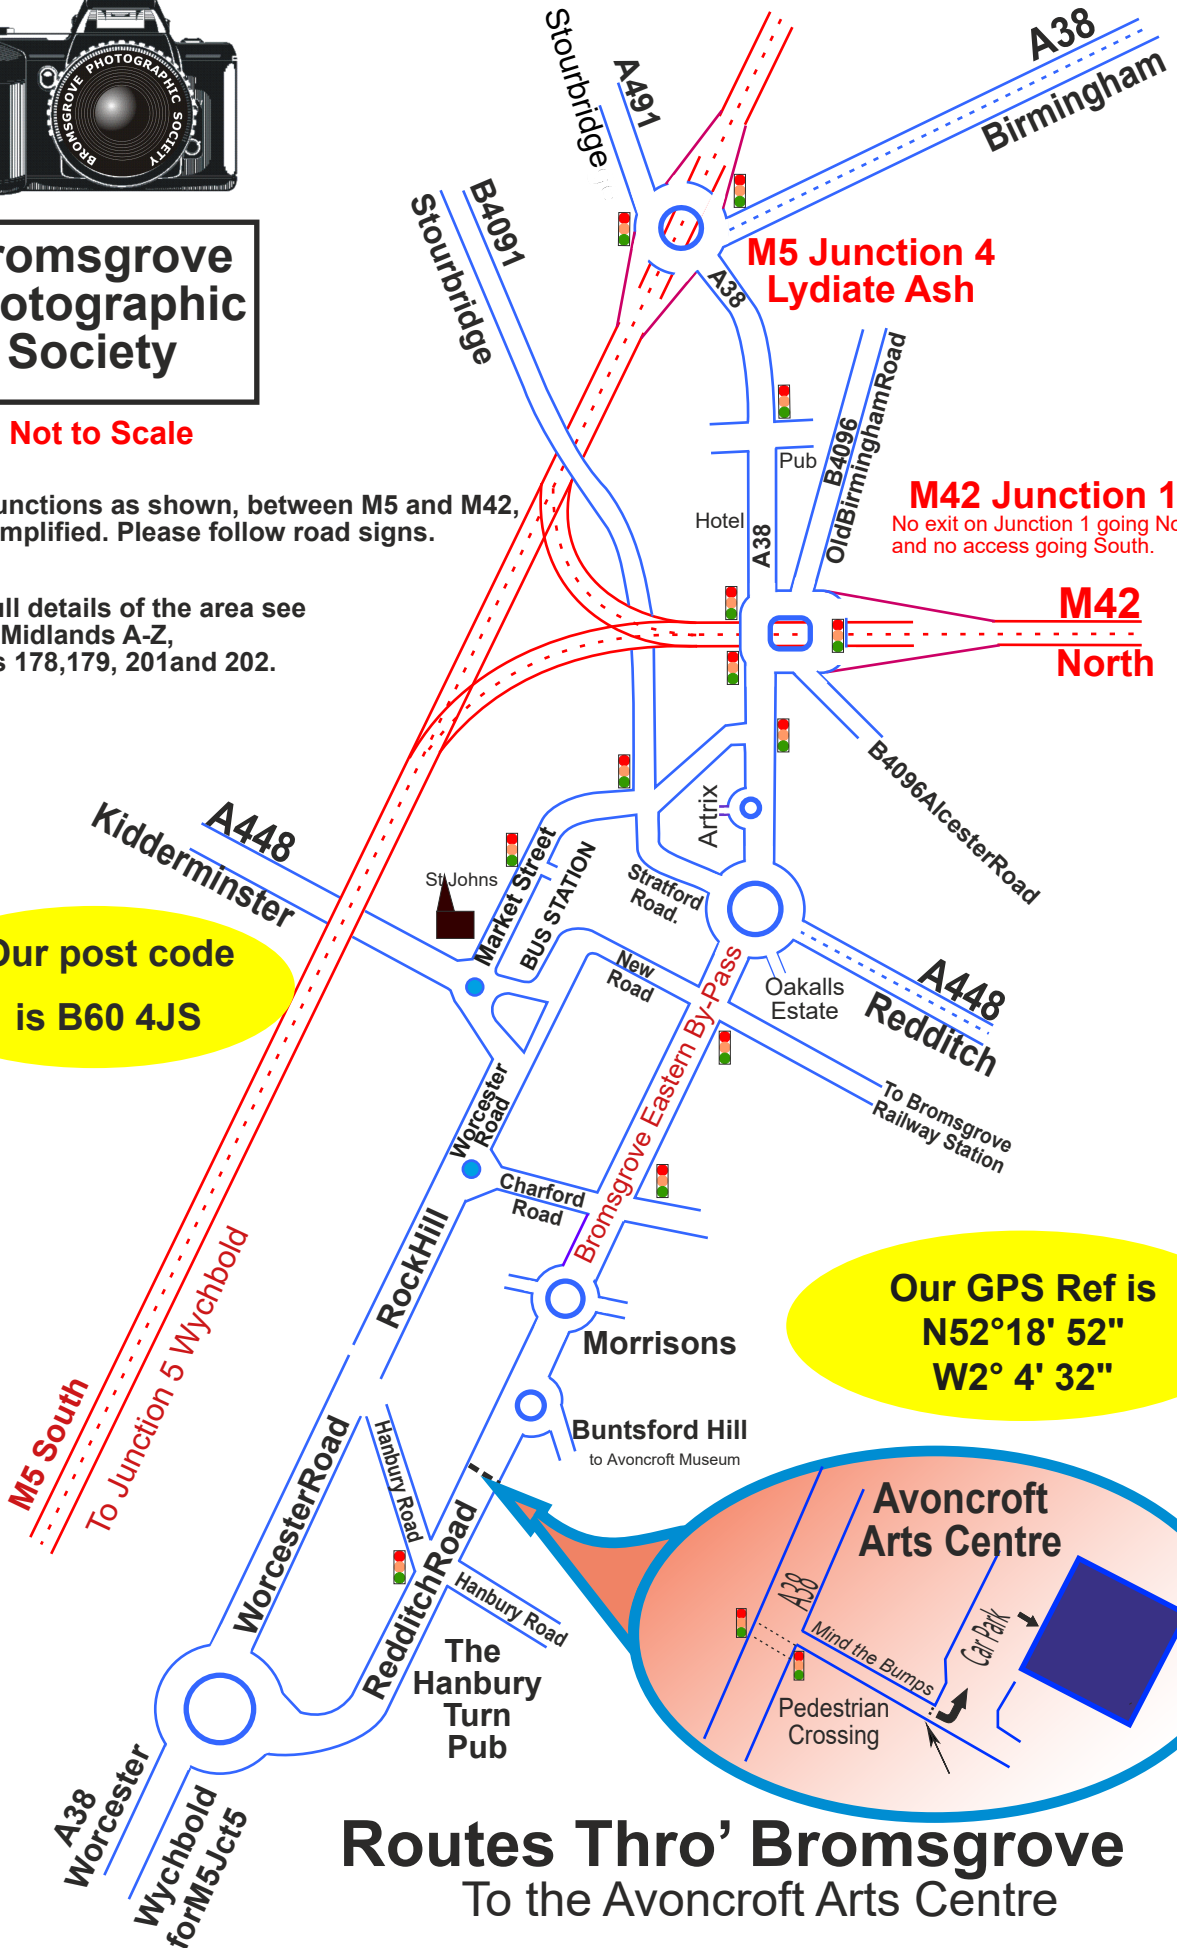

**Bromsgrove
Photographic
Society**

Not to Scale

The junctions as shown, between M5 and M42, are simplified. Please follow road signs.

For full details of the area see West Midlands A-Z, pages 178,179, 201 and 202.

**Our post code
is B60 4JS**

**Our GPS Ref is
N52°18' 52"
W2° 4' 32"**

Routes Thro' Bromsgrove To the Avoncroft Arts Centre